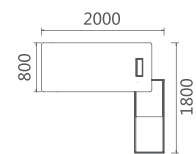

UNFOLDING THE WORLD
OF OFFICE ART

06 SERIES