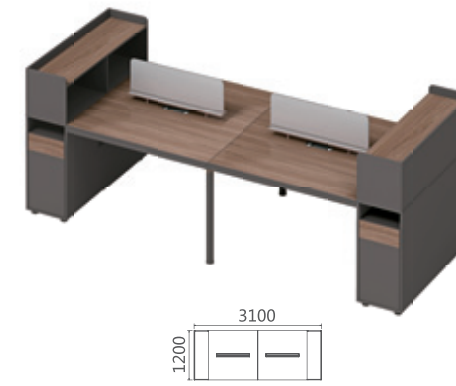

06 SERIES UNIQUE DESIGN STYLE

06B3105 职员位 3100Wx1200Dx1100H (4117)