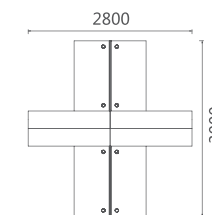

06L3049 四人位 3000Wx2800Dx1100H (9117)