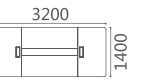

05P3201 会议桌 3200Wx1400Dx760H (7707)

05P2402 会议桌
2400Wx1100Dx750H (4000)

05K1101 洽谈桌
1100Wx1100Dx750H (1667)

05 LINGRUI SERIES 凌霄系列

行政桌 Executive desk

05D3201 3200Wx2400Dx760H (7430)
05D2801 2800Wx2400Dx760H (7333)