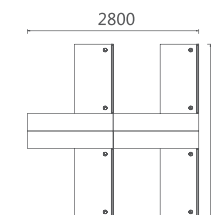

06L3046 四人位 3000Wx2800Dx1100H (10583)