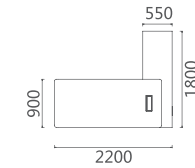

05D2204 班台 2200Wx1800Dx750H (4000)
05D2004 班台 2000Wx1800Dx750H (3933)