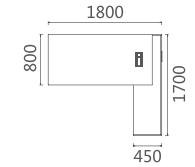

FASHION AND PRACTICAL
PERFECT COMBINATION

07 SERIES

07D2205 总裁台 2200Wx1800Dx750H (4600)
07D2005 总裁台 2000Wx1800Dx750H (4500)

07D2006 班台 2000Wx1700Dx750H (3817)
07D1806 班台 1800Wx1700Dx750H (3750)

CRYSTALLIZATION AND
ESSENCE OF EXCELLENT
TECHNOLOGY