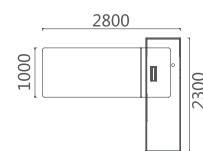

05 SERIES
 CAREFUL DESIGN AND
 ORIGINALITY.

05D2802 总裁台 2800Wx2300Dx760H (7200)
 05D2602 总裁台 2600Wx2300Dx760H (7133)

大气的线条，稳重的风格，
 睿智激情的格调，
 大班本色尽情彰显！
 时刻体现您运筹帷幄之中、
 决胜千里之外的不凡气度，
 让您的激情随这份大气睿智愈加恢弘！

Atmospheric lines, solid style,
 Wise and passionate style,
 Show the true colors of the class!
 Always reflect your strategy,
 Defining an extraordinary demeanor thousands of miles away,
 Let your passion grow with this atmospheric wisdom!