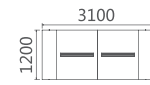

06 SERIES FASHION OFFICE

06B3102 职员位
3100Wx1200Dx870H (4050)