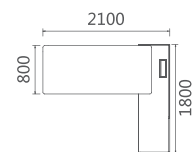

现代简约的风格，简洁而不失流畅。
得体色调的搭配，让人神清气爽。
搭配完善的配件系统，
让整个系列产品更加完美。
既给您艺术般的视觉享受，
又兼备实用功能，
让您从容优雅面对各种工作。

06 SERIES MODERN MINIMALIST STYLE

Modern simple style, concise and smooth. Appropriate collocation colors, make people refreshed. Collocation perfect accessories system, so that the whole series of products more perfect. not only to give you a visual enjoyment of art, but also a practical function, so that you are calm and elegant in the face of a variety of work.