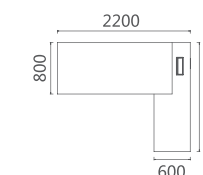

工作中不可或缺的是那种激情与动力，精细的布置，诚挚的服务，完全尊照您的工作所需，令您在工作中感受到时尚与实用双重的完美结合。

Indispensable in the work is the kind of passion and motivation, fine layout, and sincere service that fully respect your work needs, so that you feel the perfect combination of fashion and practicality in your work.

FASHION AND PRACTICAL
PERFECT COMBINATION

07 SERIES

07D2205 总裁台 2200Wx1800Dx750H (4600)
07D2005 总裁台 2000Wx1800Dx750H (4500)