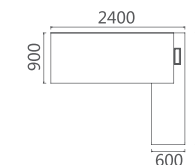

UNFOLDING THE WORLD OF OFFICE ART

简单的造形，
睿智的内涵，
并融合现代人性的设计语汇，
赋予每一产品以独造，
鲜明的风格特征，
塑造出领导阶层的风范，
带给使用者自然质感的空间。

07D2404 总裁台 2400Wx2000Dx750H (5167)
07D2204 总裁台 2200Wx2000Dx750H (5100)