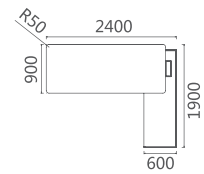

硬朗的线条、厚重深邃的木纹，
搭配犀利不锈钢镶嵌部分，
非凡气度豁然流露。
完美功能和卓越的舒适性能赋予您悠然自得的感觉。

Tough lines, deep wood, inlaid with sharp stainless
steel parts, extraordinary tolerance suddenly
revealed. Perfect function and excellent comfort
features gives you leisurely feel.

Small classes Taiwan with movable main cabinet, to bring
you a more flexible office space and office mode. Every
day to live in their own arbitrary shape space, will move
into a delicate taste of life,

EXTRAORDINARY
STYLE SUDDENLY
REVEALED

05 SERIES