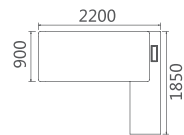

06D2201 班台 2200Wx1850Dx750H (2900)
06D2001 班台 2000Wx1850Dx750H (2833)