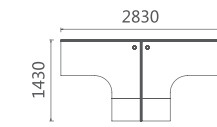

06L3004 二人位
2830Wx1430Dx1100H (4100)