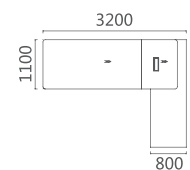

05 系列产品可创造出各种需求的办公环境，并支持各种组合定制，以满足个人、团队以及企业不断变化的需求。
该系列增加的元素专为满足现代办公方式的需求而设计，与此同时优化空间使用率。

The 05 series products can create an office environment with various needs and support various combinations of customization to meet the changing needs of individuals, teams and enterprises. The added elements of this series are designed to meet the needs of modern office methods, while optimizing space utilization.

05 SERIES
CAREFUL DESIGN AND
ORIGINALITY.