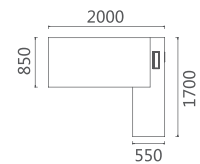

FASHION AND PRACTICAL
PERFECT COMBINATION

07 SERIES

07D2205 总裁台 2200Wx1800Dx750H (4600)
07D2005 总裁台 2000Wx1800Dx750H (4500)

07D2006 班台 2000Wx1700Dx750H (3817)
07D1806 班台 1800Wx1700Dx750H (3750)

CRYSTALLIZATION AND
ESSENCE OF EXCELLENT
TECHNOLOGY