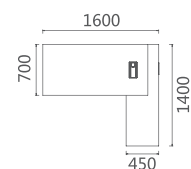

创造出和谐、舒适、高效的办公生活空间。时尚的造型、精致的线条、天然木材质感，完美展现科技与美学的和谐感。

Create a harmonious, comfortable and efficient office and living space. The fashionable shapes, exquisite lines and natural wood texture perfectly show the sense of harmony between technology and aesthetics.

TECHNOLOGY AND AESTHETICS

OFFICE BOUTIQUE 07 SERIES

以人类美学学作为设计理念，加大大自然的审美情趣，设计出如此美观耐用，功能卓越的精品。

With human aesthetics as the design concept and the aesthetic appeal of nature, we have designed such a beautiful and durable boutique with excellent functions.