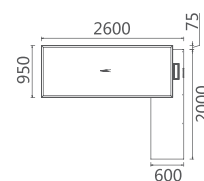

07D2403 总裁台 2400Wx2000Dx750H (5533)
07D2203 总裁台 2200Wx2000Dx750H (5467)