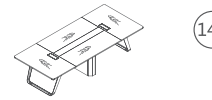

会议桌 / 茶几 Meeting desk / coffee table

05P4001 4000Wx1500Dx760H (8523)

05P3201 3200Wx1400Dx760H (7707)

05P2402 2400Wx1100Dx750H (4000)

05K1101 1100Wx1100Dx750H (1667)

05E1401 1400Wx700Dx450H (2473)

05E1201 1200Wx600Dx450H (1953)