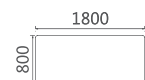

SMART AND *06* SERIES
PASSIONATE STYLE

大气的线条，稳重的风格，睿智激情的格调，本色尽情彰显。

Atmospheric lines, stable style, wise and passionate style, the true colors are fully displayed.

06P1803 洽谈桌 1800Wx800Dx750H (1500)

06P1103 洽谈桌 1100Wx1100Dx750H (1267)