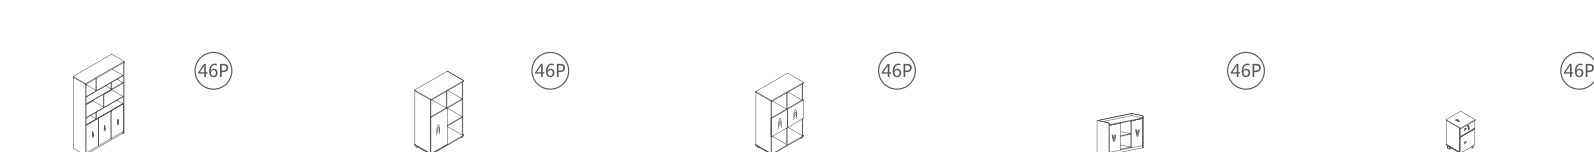

06F1209 1200Wx400Dx2000H (1933)
06F0807 800Wx400Dx1200H (767)
06F0808 800Wx400Dx1200H (767)
06E1202 1200Wx400Dx800H (967)
06G12 380Wx420Dx615H (400)