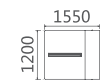

06 SERIES FASHION OFFICE

06B1401x2 职员位
(4133)

06B2801 职员位
2800Wx1200Dx750H (3667)

06B1502 职员位 1550Wx1200Dx870H (2267)

NEW OFFICE TRENDS

简洁的设计令人心清气爽，才思敏捷，更可激励工作斗志，进而提升工作效率。
灵活多样的造型，鲜明的色彩，创造办公新风潮。

The concise design is refreshing, quick-minded, and can inspire work and improve work efficiency. Flexible and diverse shapes and bright colors create a new trend of office.