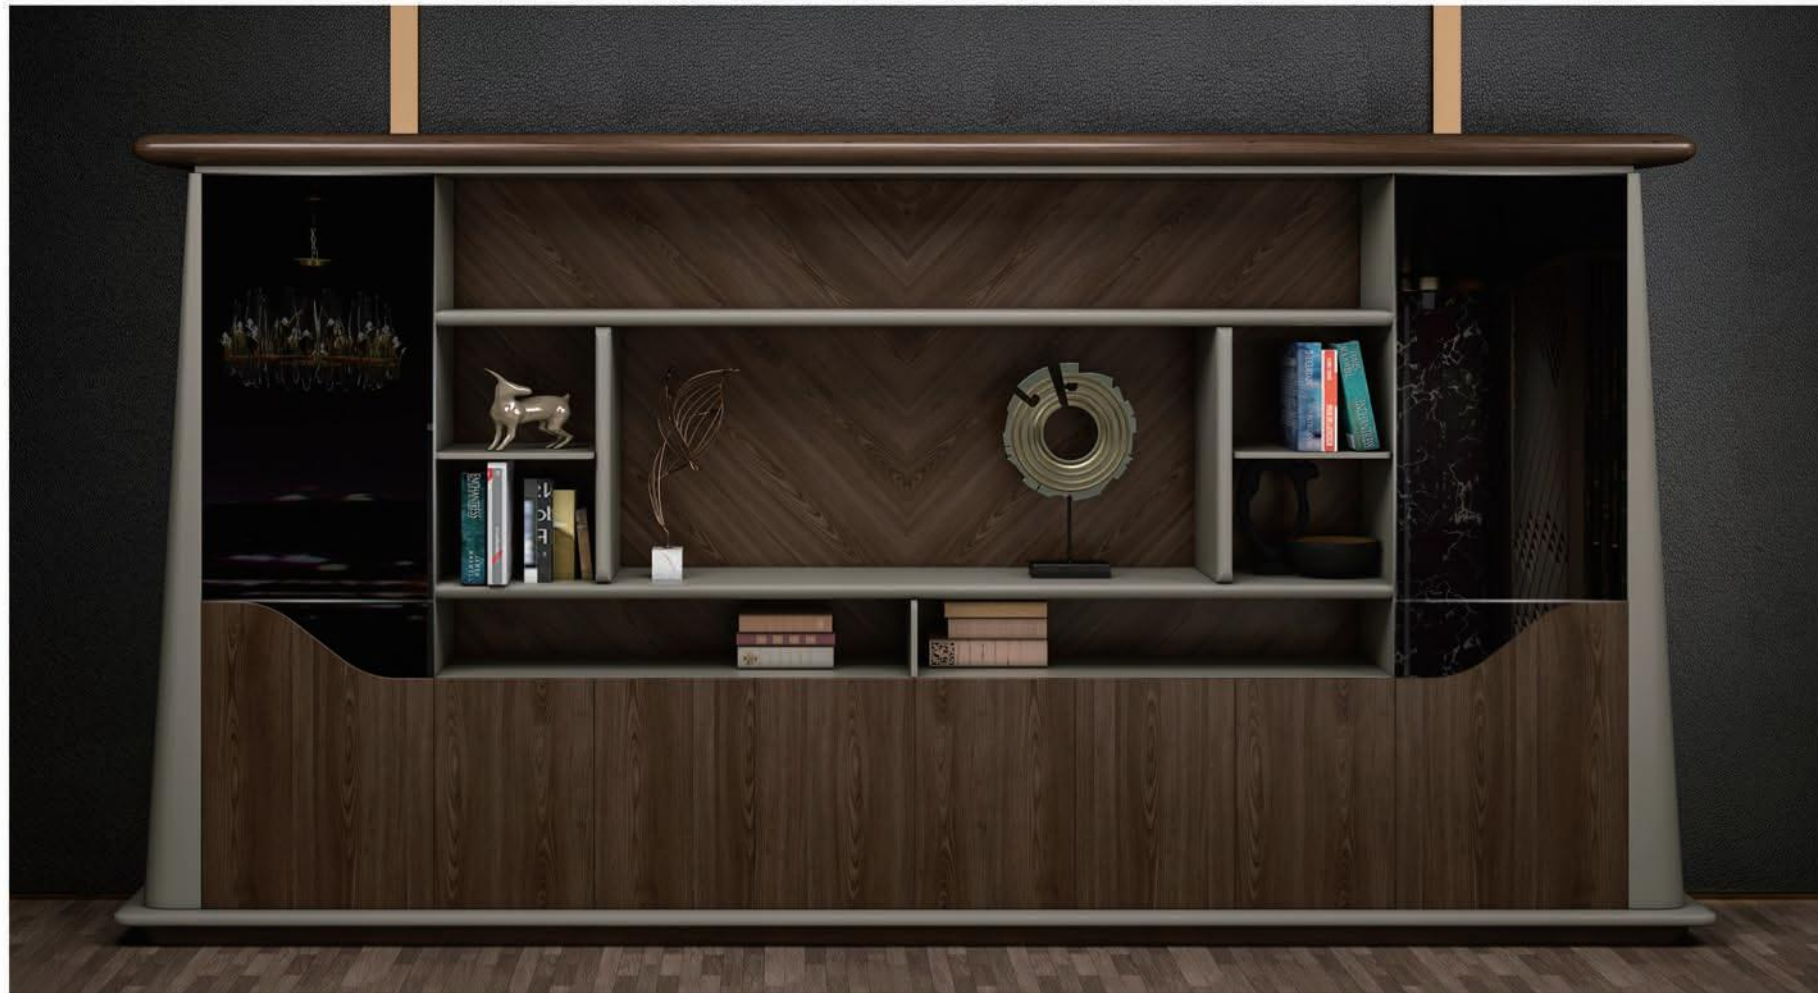

81D2402 班台 2400Wx1990Dx760H

81F4001 文件柜 4000Wx460Dx2200H
81F3601 文件柜 3600Wx460Dx2200H

PERFECT DESIGN

Through the perfect design, showing its unique style, we always adhere to our own design philosophy, make it the product you are satisfied with.